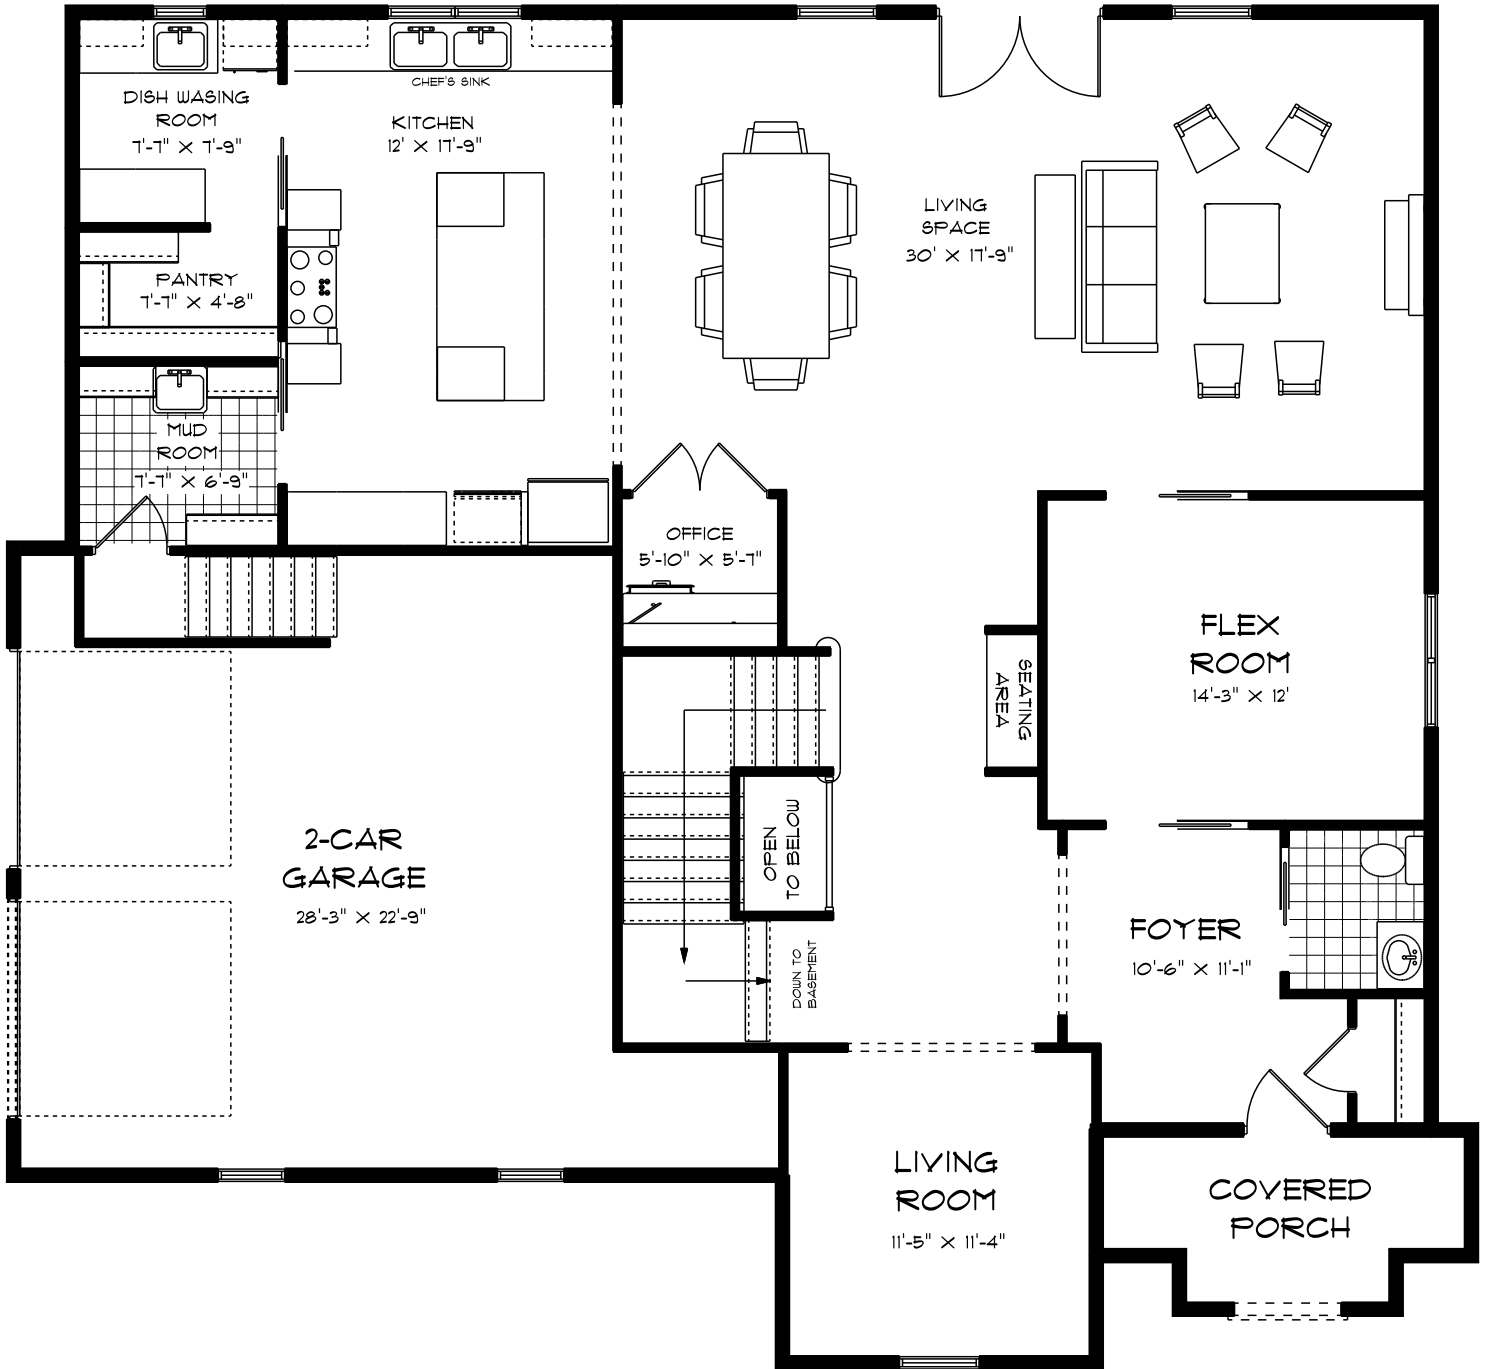

The Athena II Model
FRONT ELEVATION

WATTLE-DAUB.COM

The Athena II Model
MAIN FLOOR LAYOUT

1,715 SQ. FT. FINISHED

WATTLE-DAUB.COM

The Athena II Model
SECOND FLOOR LAYOUT

2,110 SQ. FT. FINISHED

WATTLE-DAUB.COM

The Athena II Model
TERRACE FLOOR LAYOUT

1,580 SQ. FT. FINISHED
 135 SQ. FT. UNFINISHED

WATTLE-DAUB.COM