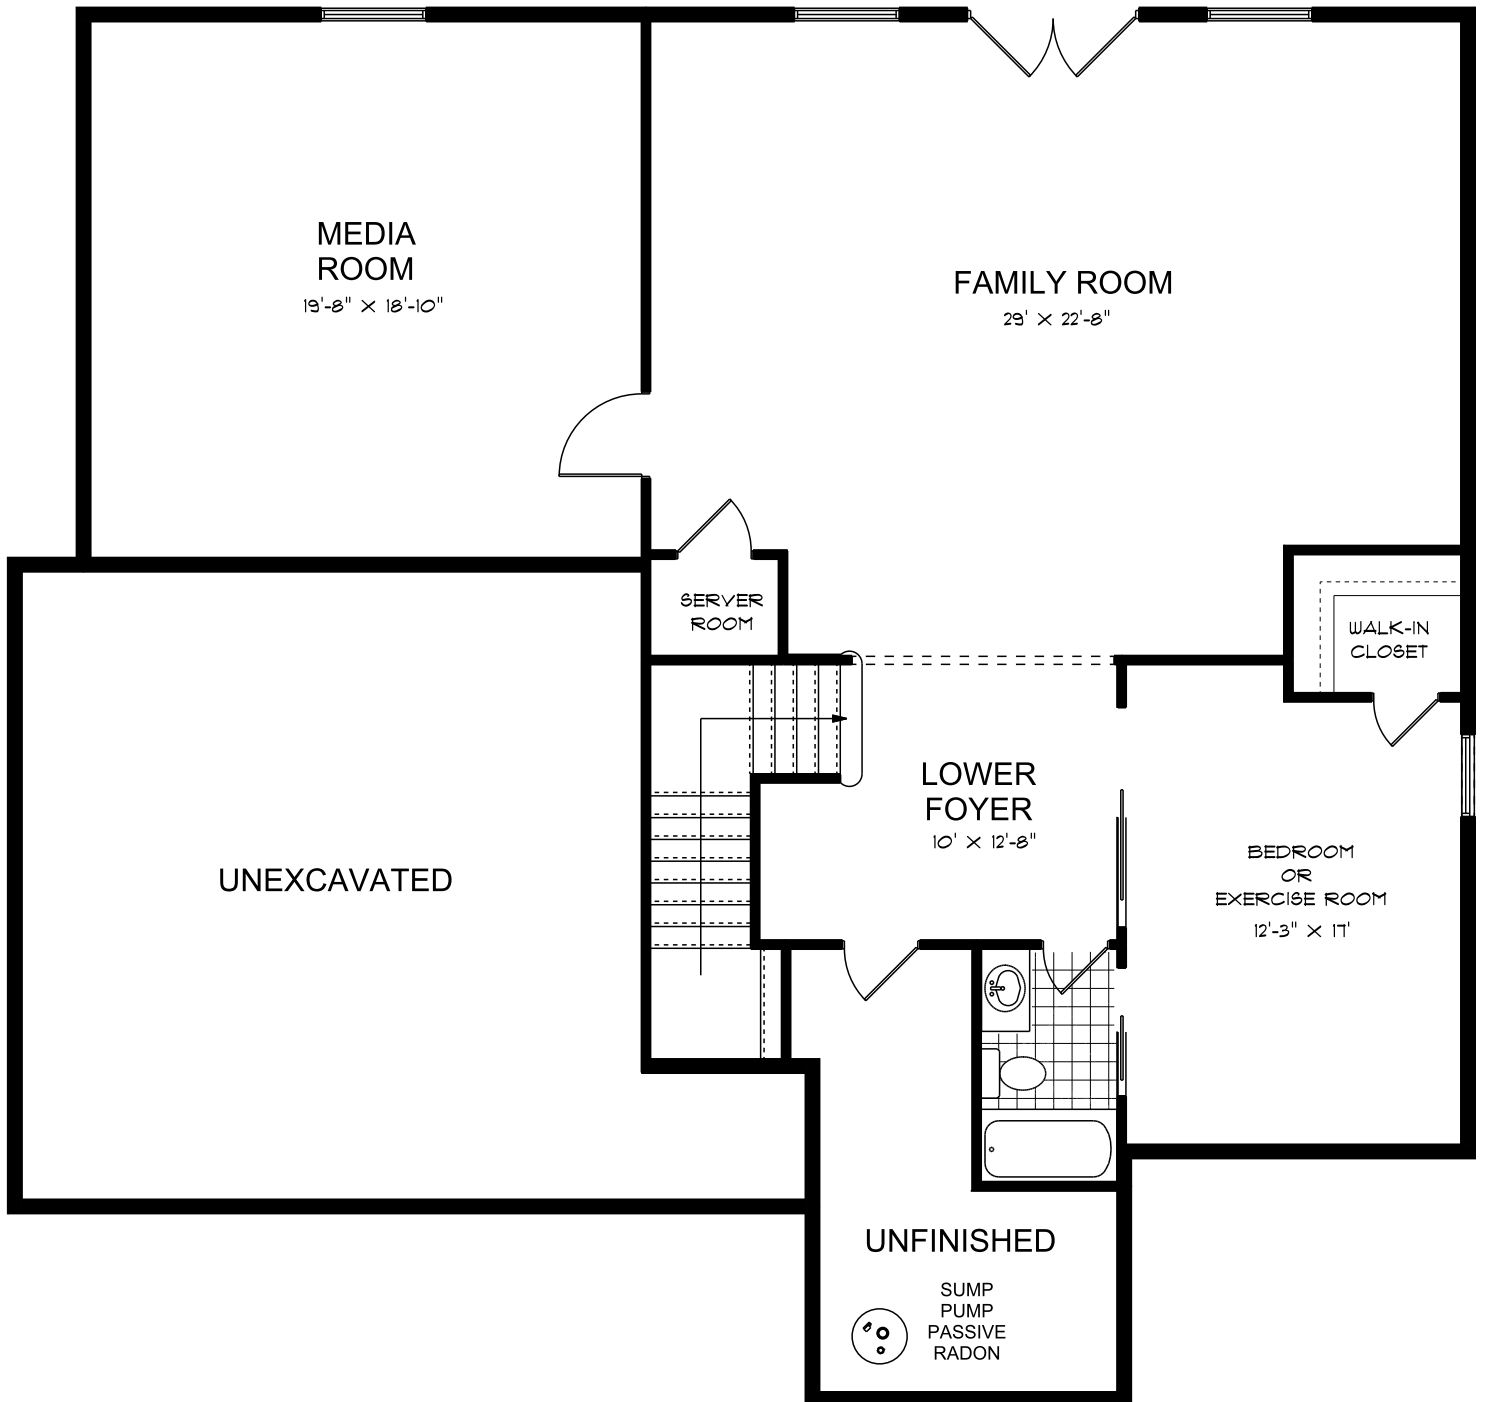

The Athena II Model
FRONT ELEVATION

WATTLE-DAUB.COM

The Athena II Model
MAIN FLOOR LAYOUT

1,715 SQ. FT. FINISHED

WATTLE-DAUB.COM

The Athena II Model
SECOND FLOOR LAYOUT

2,110 SQ. FT. FINISHED

WATTLE-DAUB.COM

The Athena II Model
TERRACE FLOOR LAYOUT

1,580 SQ. FT. FINISHED
 135 SQ. FT. UNFINISHED

WATTLE-DAUB.COM