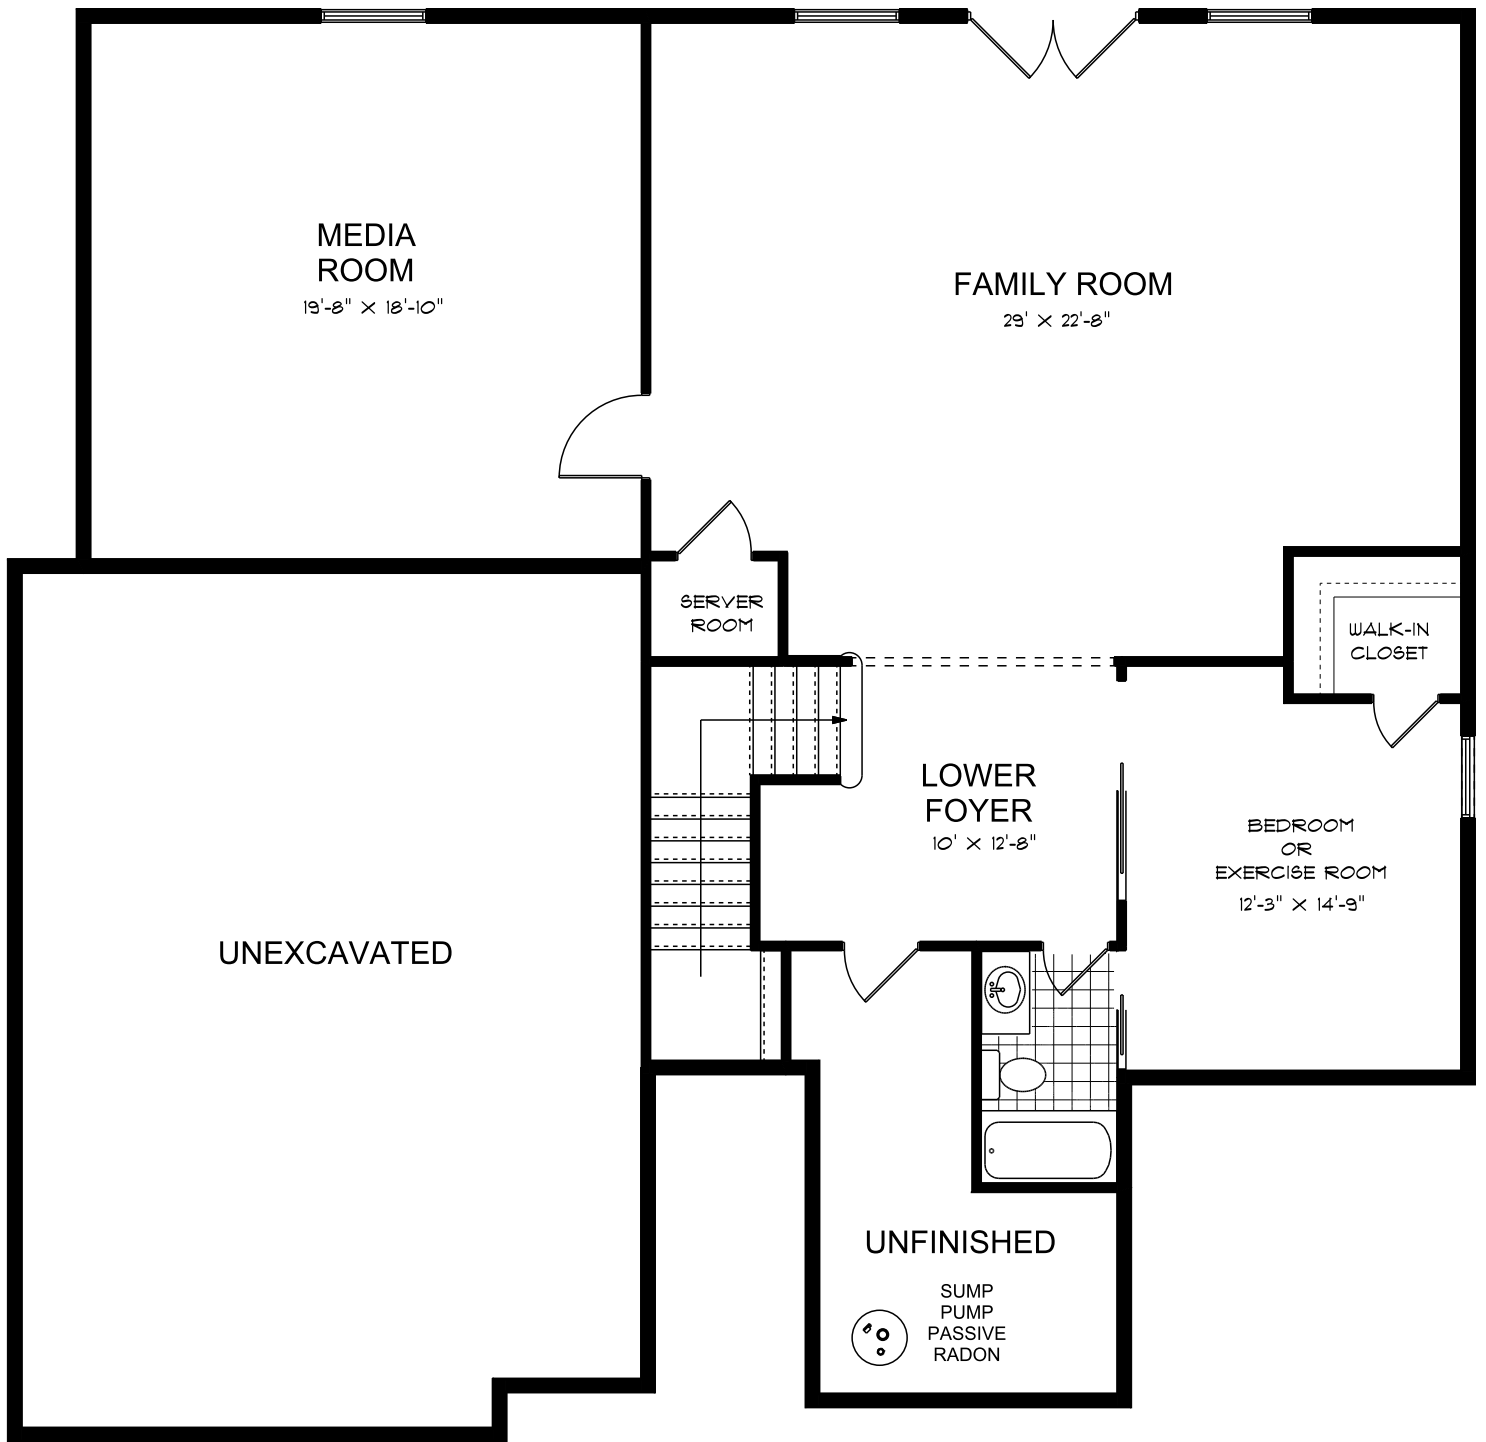

The Athena I Model
FRONT ELEVATION
WATTLE-DAUB.COM

The Athena II Model
 MAIN FLOOR LAYOUT

1,680 SQ. FT. FINISHED

WATTLE-DAUB.COM

The Athena I Model
SECOND FLOOR LAYOUT

2,220 SQ. FT. FINISHED

WATTLE-DAUB.COM

The Athena I Model
TERRACE FLOOR LAYOUT

1,545 SQ. FT. FINISHED
 135 SQ. FT. UNFINISHED

WATTLE-DAUB.COM