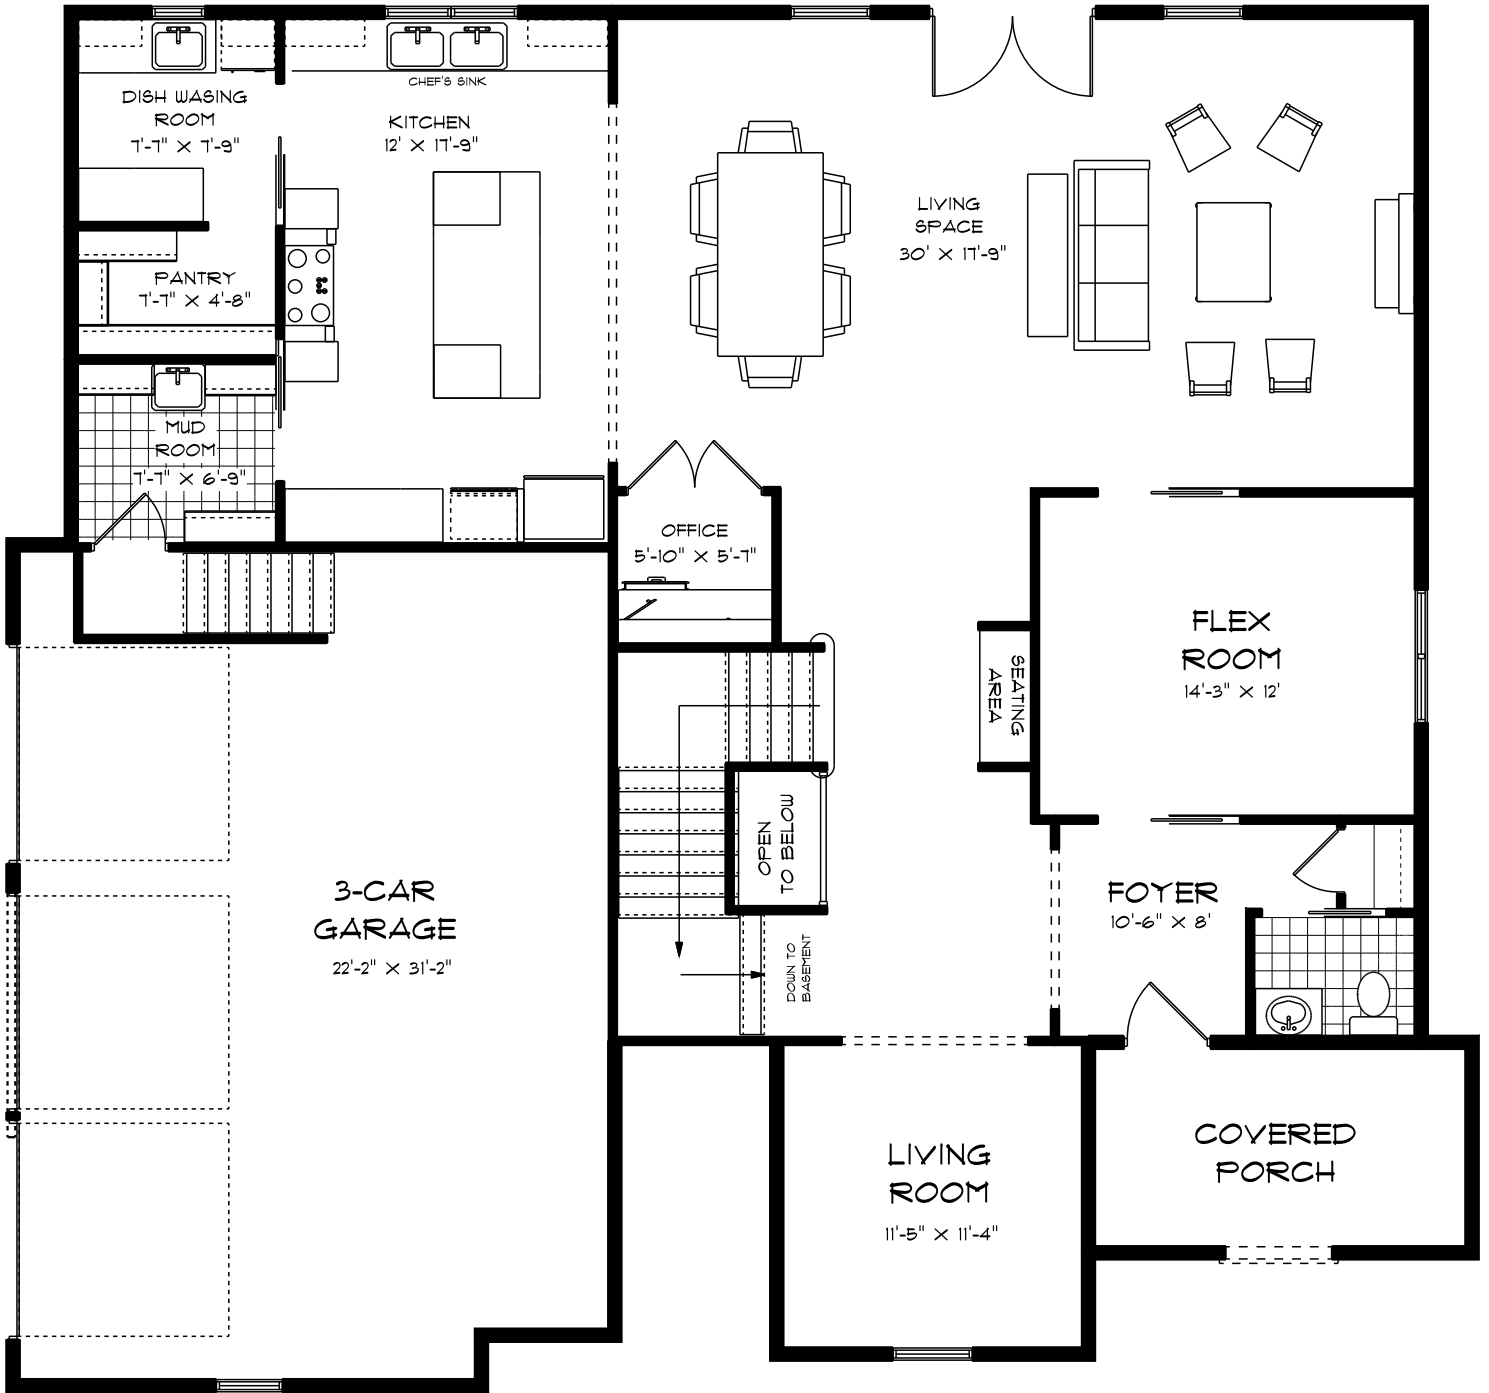

The Athena I Model
FRONT ELEVATION
WATTLE-DAUB.COM

The Athena II Model
 MAIN FLOOR LAYOUT

1,680 SQ. FT. FINISHED

WATTLE-DAUB.COM

The Athena I Model
SECOND FLOOR LAYOUT

2,220 SQ. FT. FINISHED

WATTLE-DAUB.COM

The Athena I Model
TERRACE FLOOR LAYOUT

1,545 SQ. FT. FINISHED
 135 SQ. FT. UNFINISHED

WATTLE-DAUB.COM