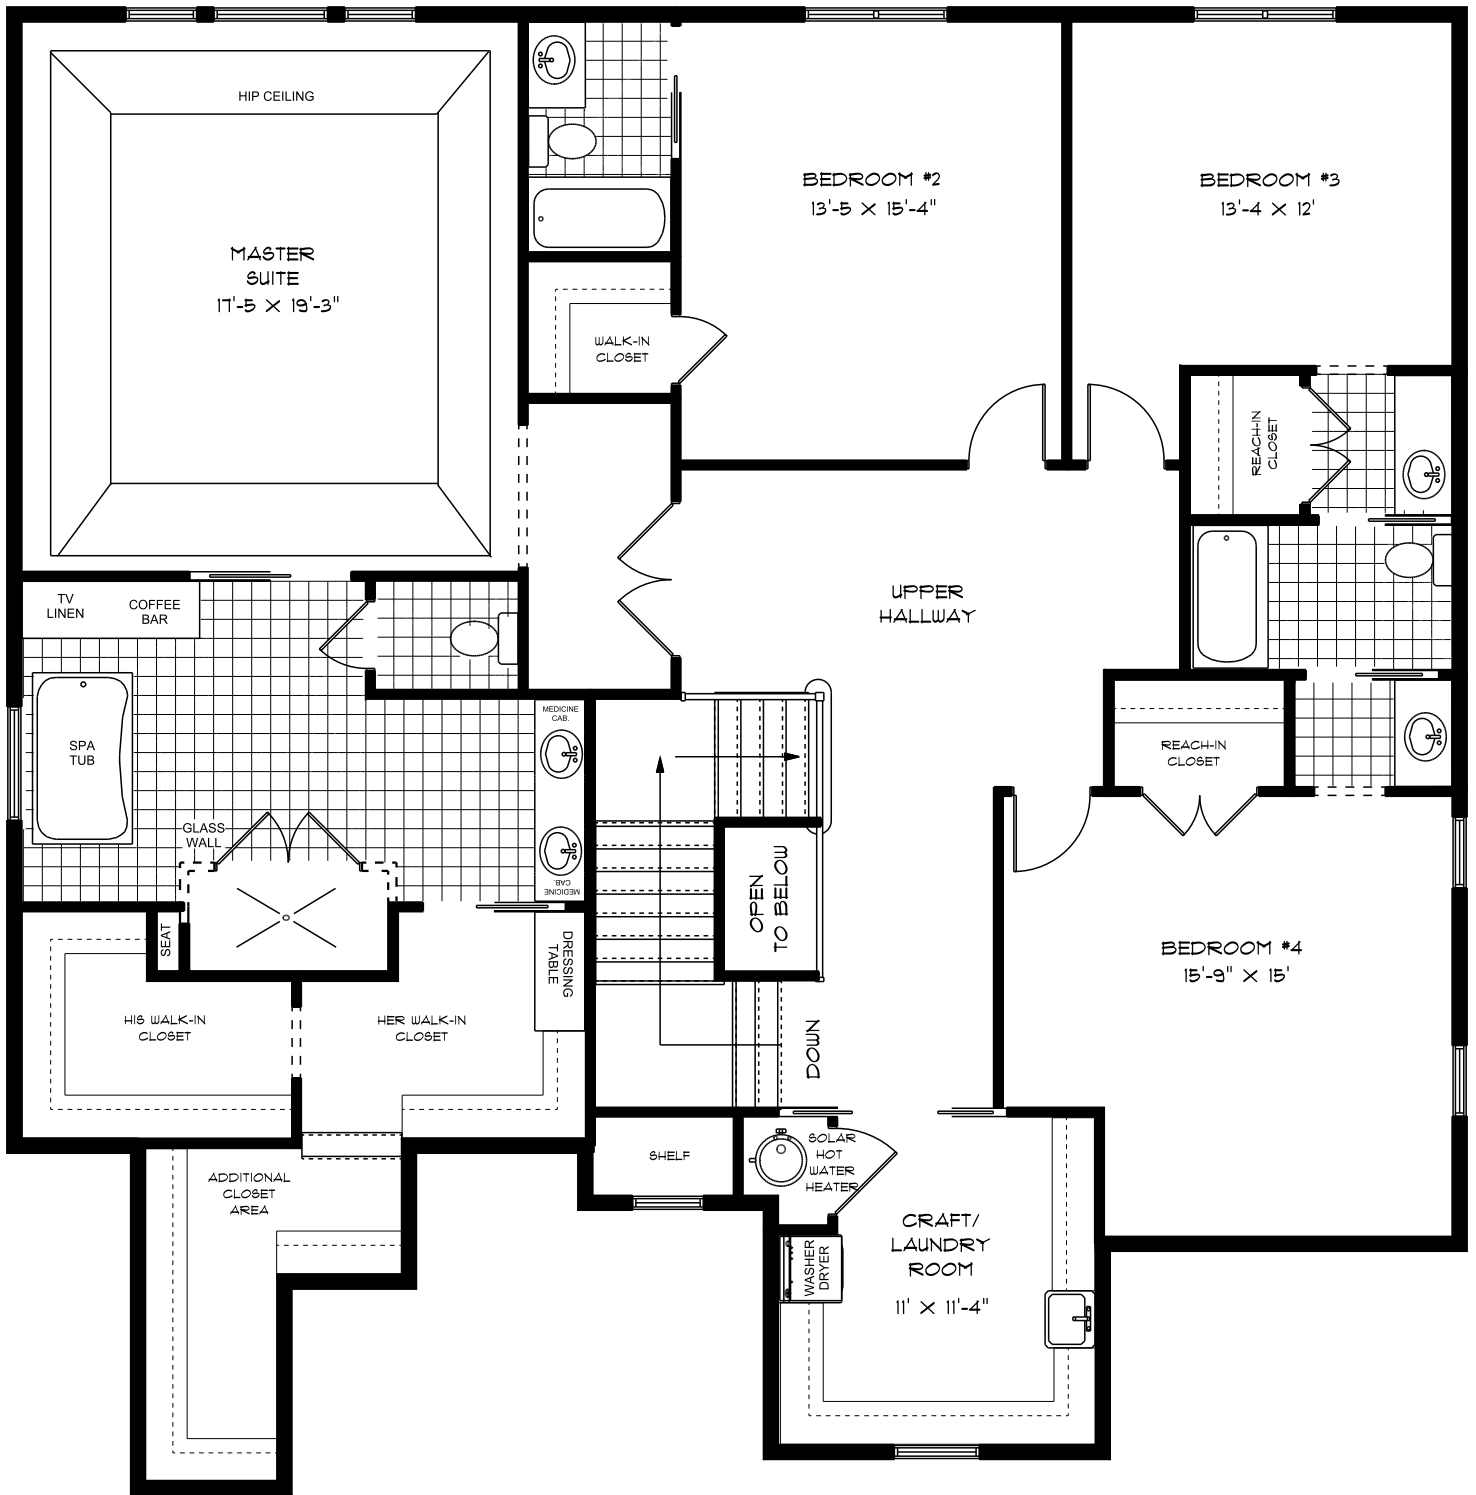

The Athena I Model
FRONT ELEVATION
WATTLE-DAUB.COM

The Athena II Model
 MAIN FLOOR LAYOUT

1,680 SQ. FT. FINISHED

WATTLE-DAUB.COM

The Athena I Model
SECOND FLOOR LAYOUT

2,220 SQ. FT. FINISHED

WATTLE-DAUB.COM

The Athena I Model
TERRACE FLOOR LAYOUT

1,545 SQ. FT. FINISHED
 135 SQ. FT. UNFINISHED

WATTLE-DAUB.COM